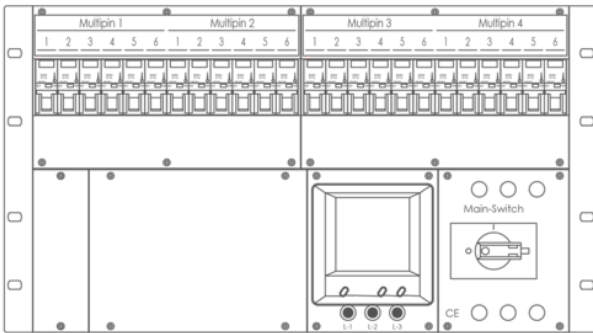

POWER RACK XTREME CPRX63-C1-H4T6-ROM

On request modification.

IN: Input cable 2m 1x CEE63A, **OUT:** 4x Harting E16,
6x powerCON TRUE1 TOP.

Power Rack Xtreme is a powerful and highly reliable distribution solution for installation in the 19" Rack. It is ideally suited for amplifier rack wiring application.

Ordering information

Article name	Details	Order code
CPRX63-C1-H4T6-ROM	Front: 24x RCBO (1-pole+N), 1x measuring device Selec MFM 384, 1x main switch 4-pin, Back: IN: 1x Input cable 2m with CEE63A, OUT: 4x Harting E16, 6x powerCON TRUE1 TOP	1038252

Technical Information

Product	
Input device	IN: 1x Input cable 2m with CEE63A
Daisy chain	
Output device	4x Harting E16 6ch [1-9] 24x RCBO (1-pole+N) 6x powerCON TRUE1 TOP (parallel to Harting 1) 1x cPot
Main switch	1x main switch 4-pin
Power meter	1x Selec MFM 384