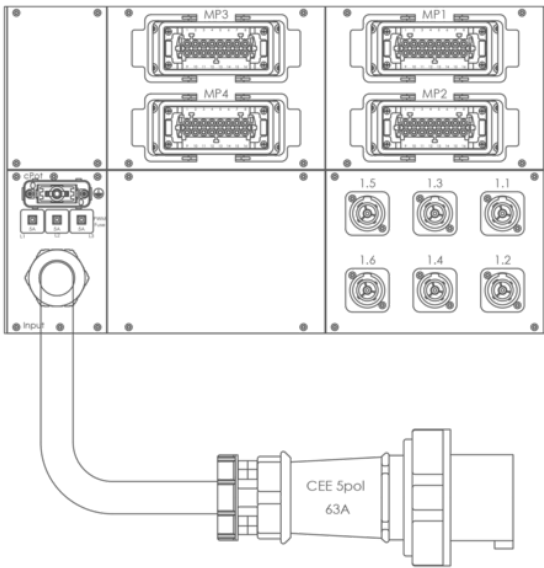

POWER RACK XTREME CPRX63-C1-H4T6-ROM

On request modification.

IN: Input cable 2m 1x CEE63A, **OUT:** 4x Harting E16,
6x powerCON TRUE1 TOP.

Power Rack Xtreme is a powerful and highly reliable distribution solution for installation in the 19" Rack. It is ideally suited for amplifier rack wiring application.

Ordering information

Article name	Details	Order code
CPRX63-C1-H4T6-ROM	Front: 24x RCBO (1-pole+N), 1x measuring device Selec MFM 384, 1x main switch 4-pin, Back: IN: 1x Input cable 2m with CEE63A, OUT: 4x Harting E16, 6x powerCON TRUE1 TOP	1038252

Technical Information

Product	
Input device	IN: 1x Input cable 2m with CEE63A
Daisy chain	
Output device	4x Harting E16 6ch [1-9] 24x RCBO (1-pole+N) 6x powerCON TRUE1 TOP (parallel to Harting 1) 1x cPot
Main switch	1x main switch 4-pin
Power meter	1x Selec MFM 384

Electrical	
Phase control indicator	
Rated voltage	400V
Rated Current	63A

Mechanical	
Weight	
Type of construction	19" Housing 6 HE

Material	
Housing	Metal
Color	Black

Environmental

Protection class	IP20
Temperature range	-5 to +40°C